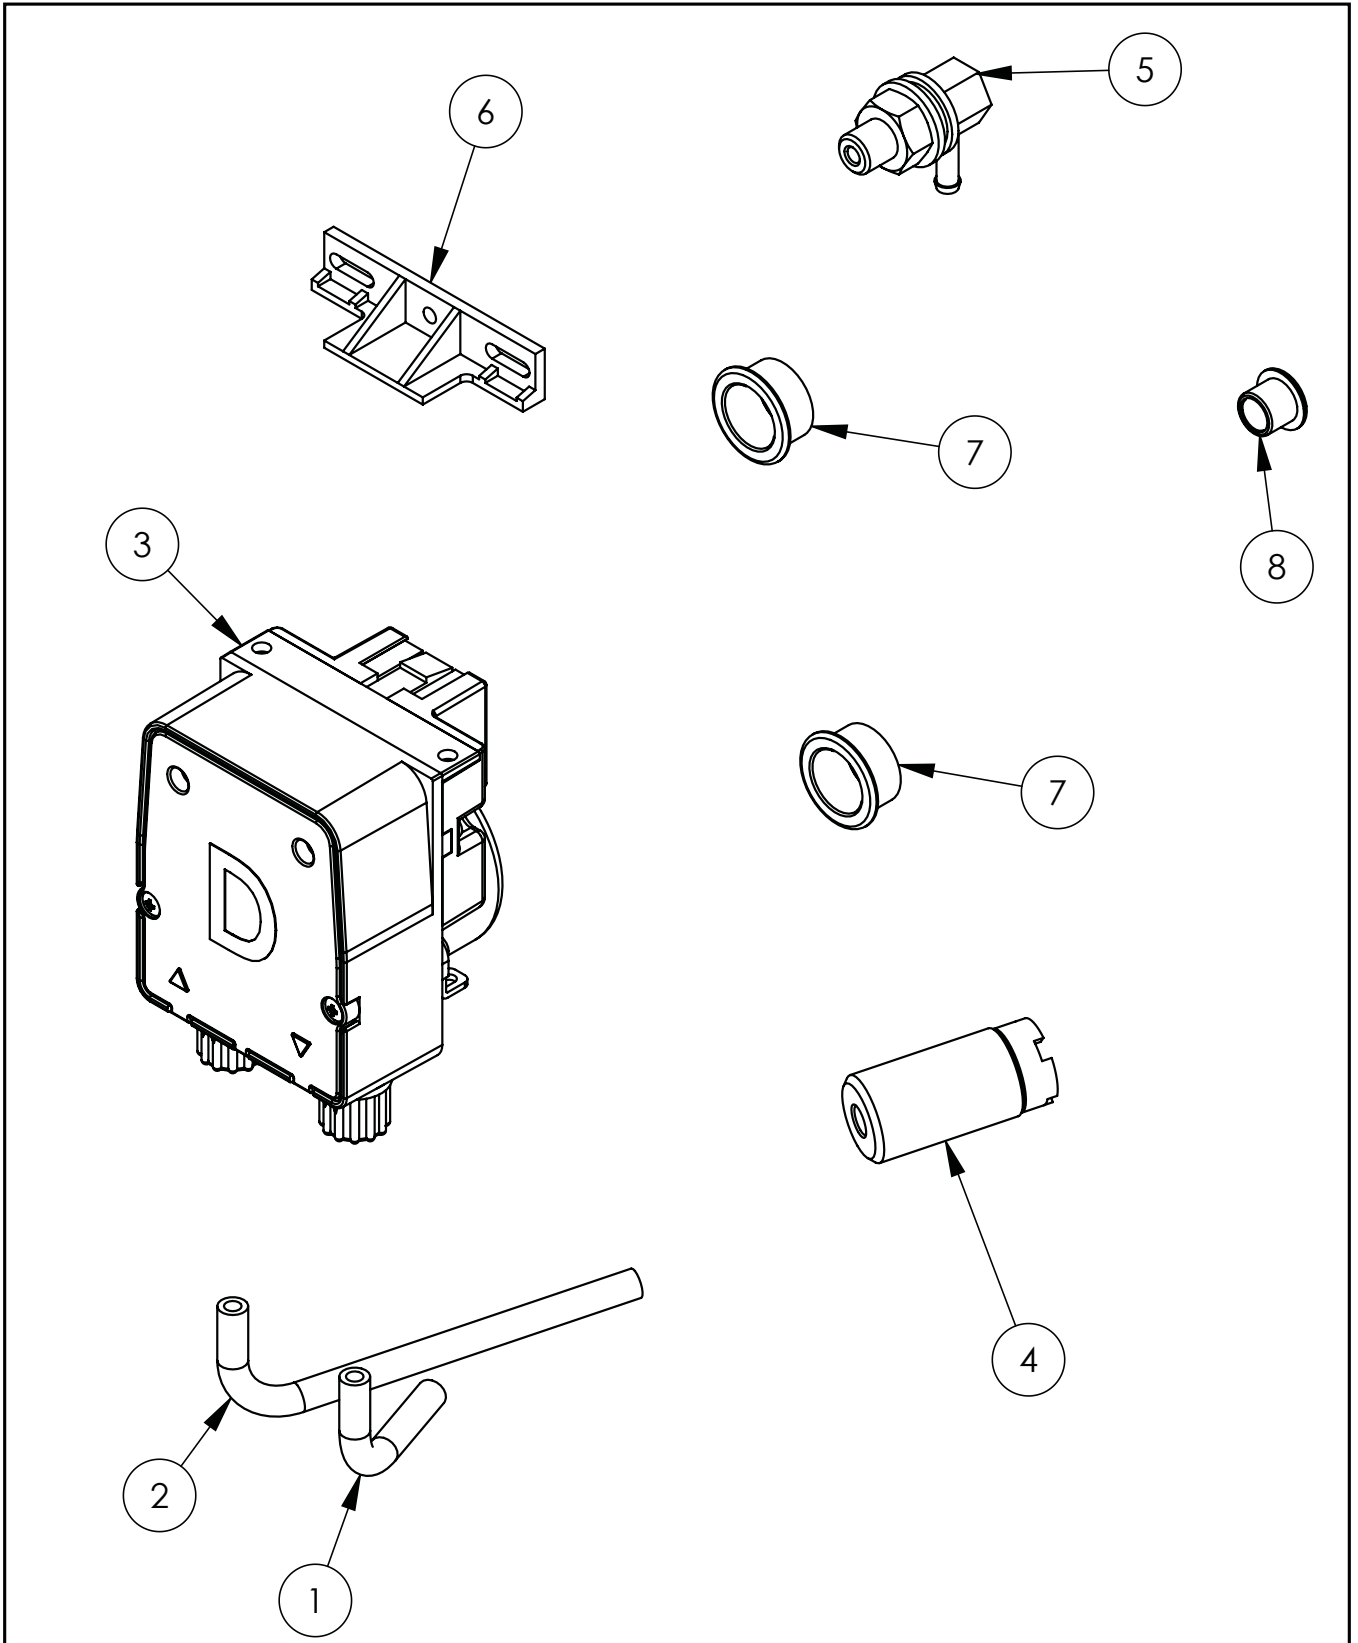

Part No. (V drawing no. part no. from drawing)	Name	Code
V801401V06-A.01	Chamber	
V801401V06-A.02	Rinsing arm	C012331
V801401V06-A.03	Base	
V801401V06-A.04	Bottom panel	
V801401V06-A.05	Back panel	
V801401V06-A.06	Angle bar	
V801401V06-A.07	Right guide	
V801401V06-A.08	Left-hand guide	
V801401V06-A.09	Cap and panel mounting	
V801401V06-A.10	Electro-valve	C003422
V801401V06-A.11	Splash guard	C012389
V801401V06-A.12	Connection gasket	C012274
V801401V06-A.13	Drain gasket	C012944
V801401V06-A.14	Elbow	C012391
V801401V06-A.15	Drain filter	C012392
V801401V06-A.16	Silicone hose	C012680
V801401V06-A.17	Control thermostat	
V801401V06-A.18	Edge protection	C013572
V801401V06-A.19	Clamp	C012765
V801401V06-A.20	Flat gasket	C012766
V801401V06-A.21	Guide	C012767
V801401V06-A.22	Knob	C013624
V801401V06-A.23	Spring	C012768
V801401V06-A.24	Rubber hose fi 12 L=100mm	C008625
V801401V06-A.25	Rubber hose fi 12 L=850mm	C008625
V801401V06-A.26	Rubber hose L=750mm	C008625
V801401V06-A.27	Rubber hose fi 12 L=850mm	C008625
V801401V06-A.28	Connection cube	C012380
V801401V06-A.29	T-piece	C012384
V801401V06-A.30	Sliding sleeve	C012378
V801401V06-A.31	Sliding sleeve nut	C012377
V801401V06-A.32	Washing arm	C012326
V801401V06-A.33	Bottom rotor axis	C012393
V801401V06-A.34	Safety thermostat 95stC	C009331
V801401V06-A.35	Check valve	C012787
V801401V06-A.36	Chamber thermostat	C012334
V801401V06-A.37	PG11 gland	C010416