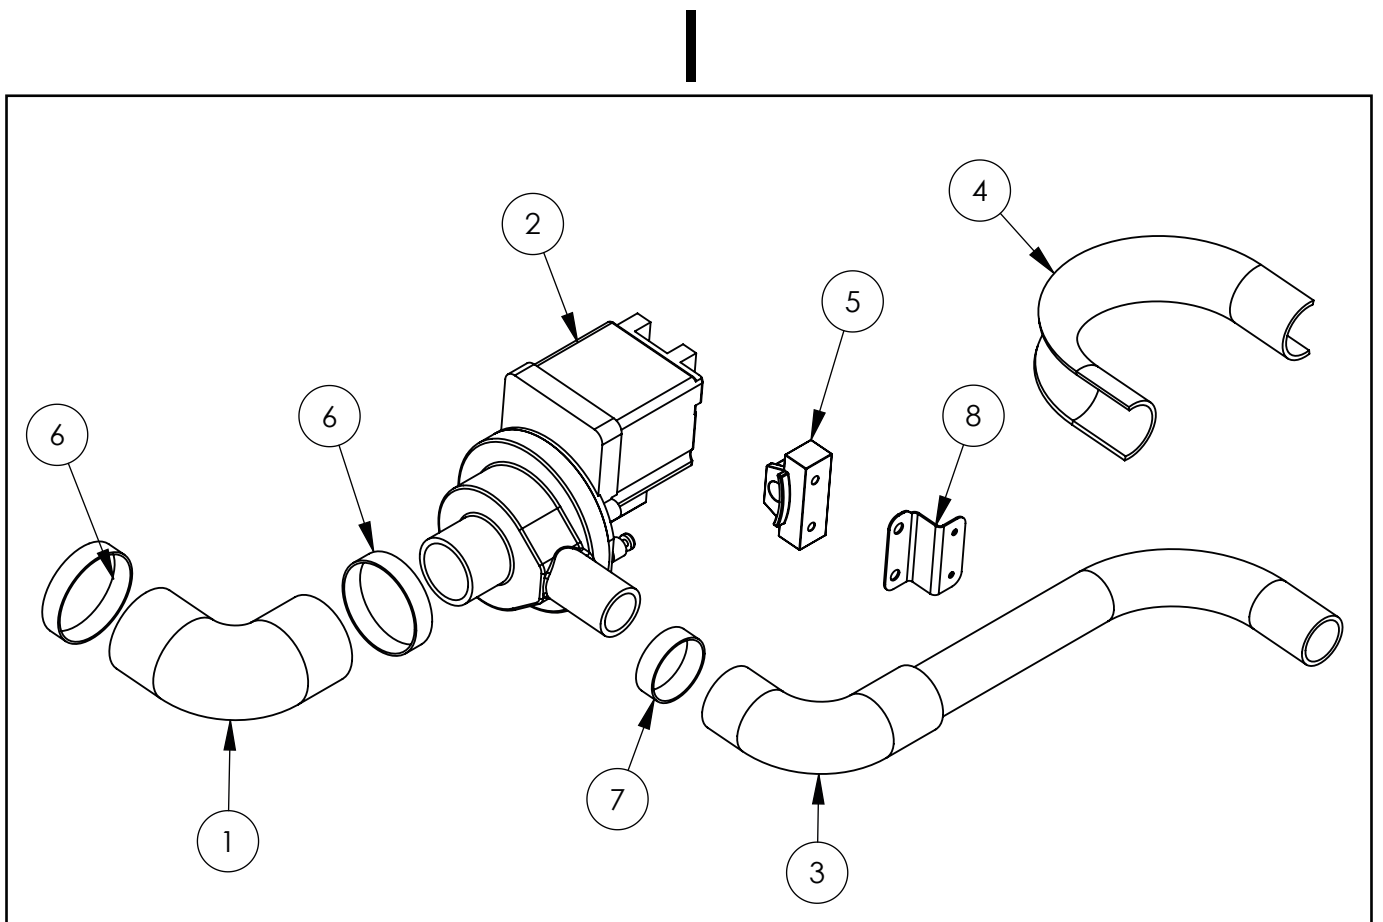

Part No. (V drawing no. part no. from drawing)	Name	Code
V801401V06-A.01	Chamber	
V801401V06-A.02	Rinsing arm	C012331
V801401V06-A.03	Base	
V801401V06-A.04	Bottom panel	
V801401V06-A.05	Back panel	
V801401V06-A.06	Angle bar	
V801401V06-A.07	Right guide	
V801401V06-A.08	Left-hand guide	
V801401V06-A.09	Cap and panel mounting	
V801401V06-A.10	Electro-valve	C003422
V801401V06-A.11	Splash guard	C012389
V801401V06-A.12	Connection gasket	C012274
V801401V06-A.13	Drain gasket	C012944
V801401V06-A.14	Elbow	C012391
V801401V06-A.15	Drain filter	C012392
V801401V06-A.16	Silicone hose	C012680
V801401V06-A.17	Control thermostat	
V801401V06-A.18	Edge protection	C013572
V801401V06-A.19	Clamp	C012765
V801401V06-A.20	Flat gasket	C012766
V801401V06-A.21	Guide	C012767
V801401V06-A.22	Knob	C013624
V801401V06-A.23	Spring	C012768
V801401V06-A.24	Rubber hose fi 12 L=100mm	C008625
V801401V06-A.25	Rubber hose fi 12 L=850mm	C008625
V801401V06-A.26	Rubber hose L=750mm	C008625
V801401V06-A.27	Rubber hose fi 12 L=850mm	C008625
V801401V06-A.28	Connection cube	C012380
V801401V06-A.29	T-piece	C012384
V801401V06-A.30	Sliding sleeve	C012378
V801401V06-A.31	Sliding sleeve nut	C012377
V801401V06-A.32	Washing arm	C012326
V801401V06-A.33	Bottom rotor axis	C012393
V801401V06-A.34	Safety thermostat 95stC	C009331
V801401V06-A.35	Check valve	C012787
V801401V06-A.36	Chamber thermostat	C012334
V801401V06-A.37	PG11 gland	C010416