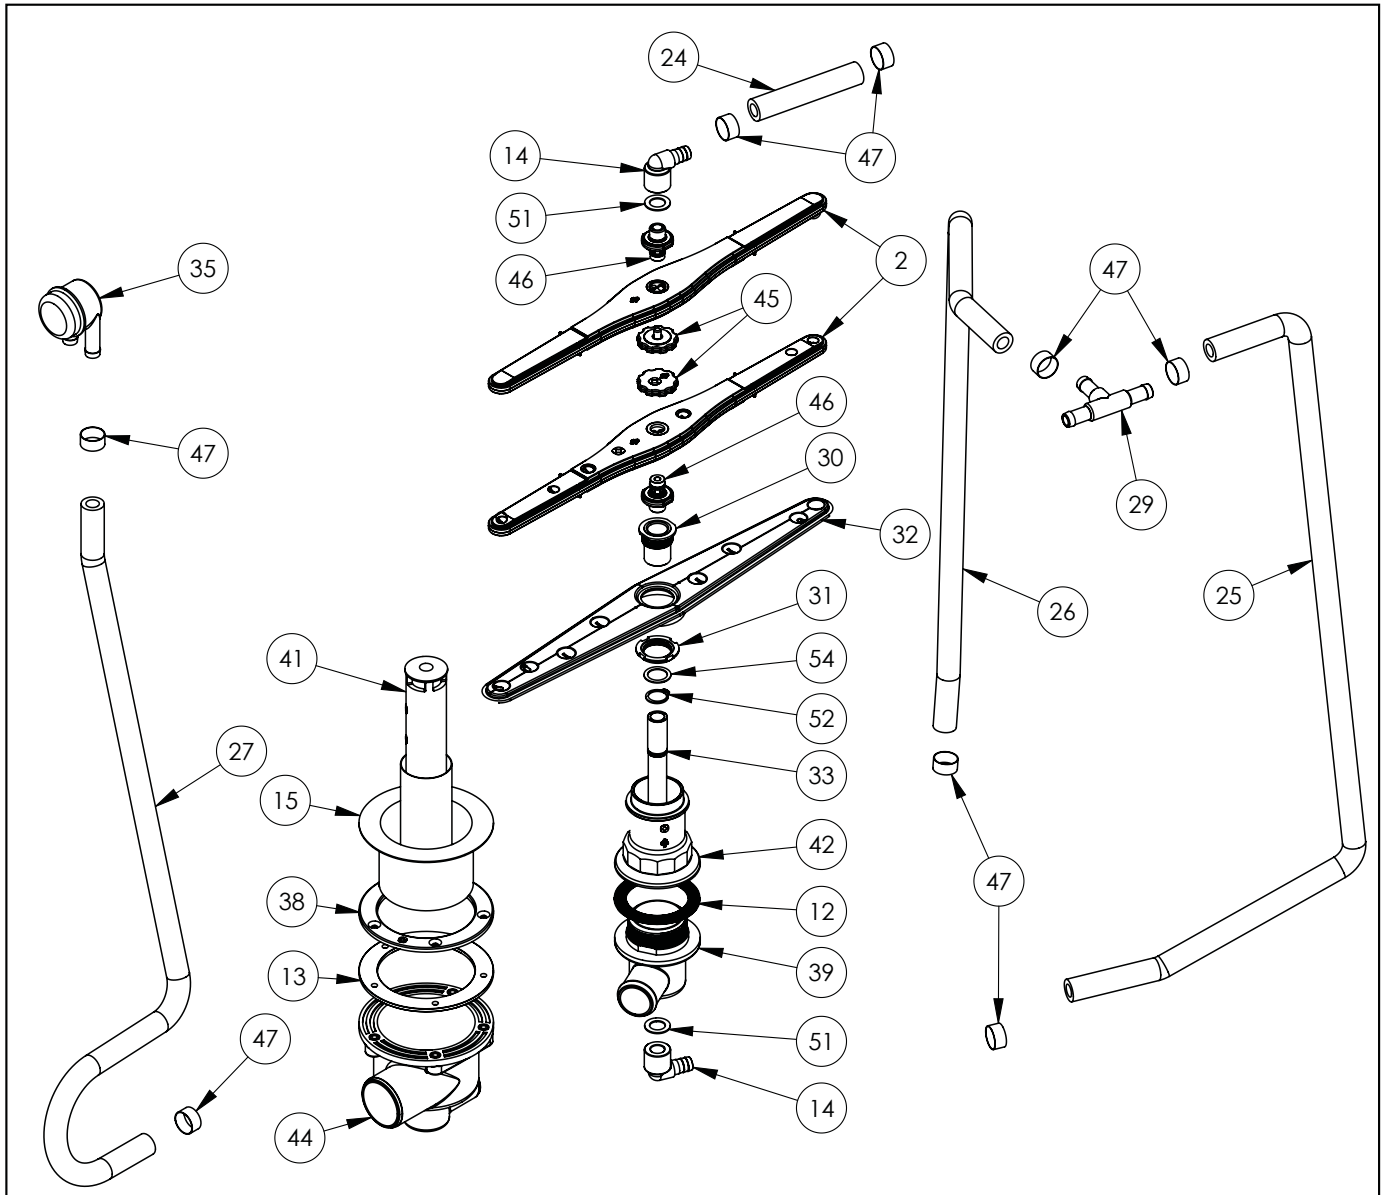

**glasswasher 400x400 with washing liquid dispenser
and drain pump**

Catalog code: 801401

A