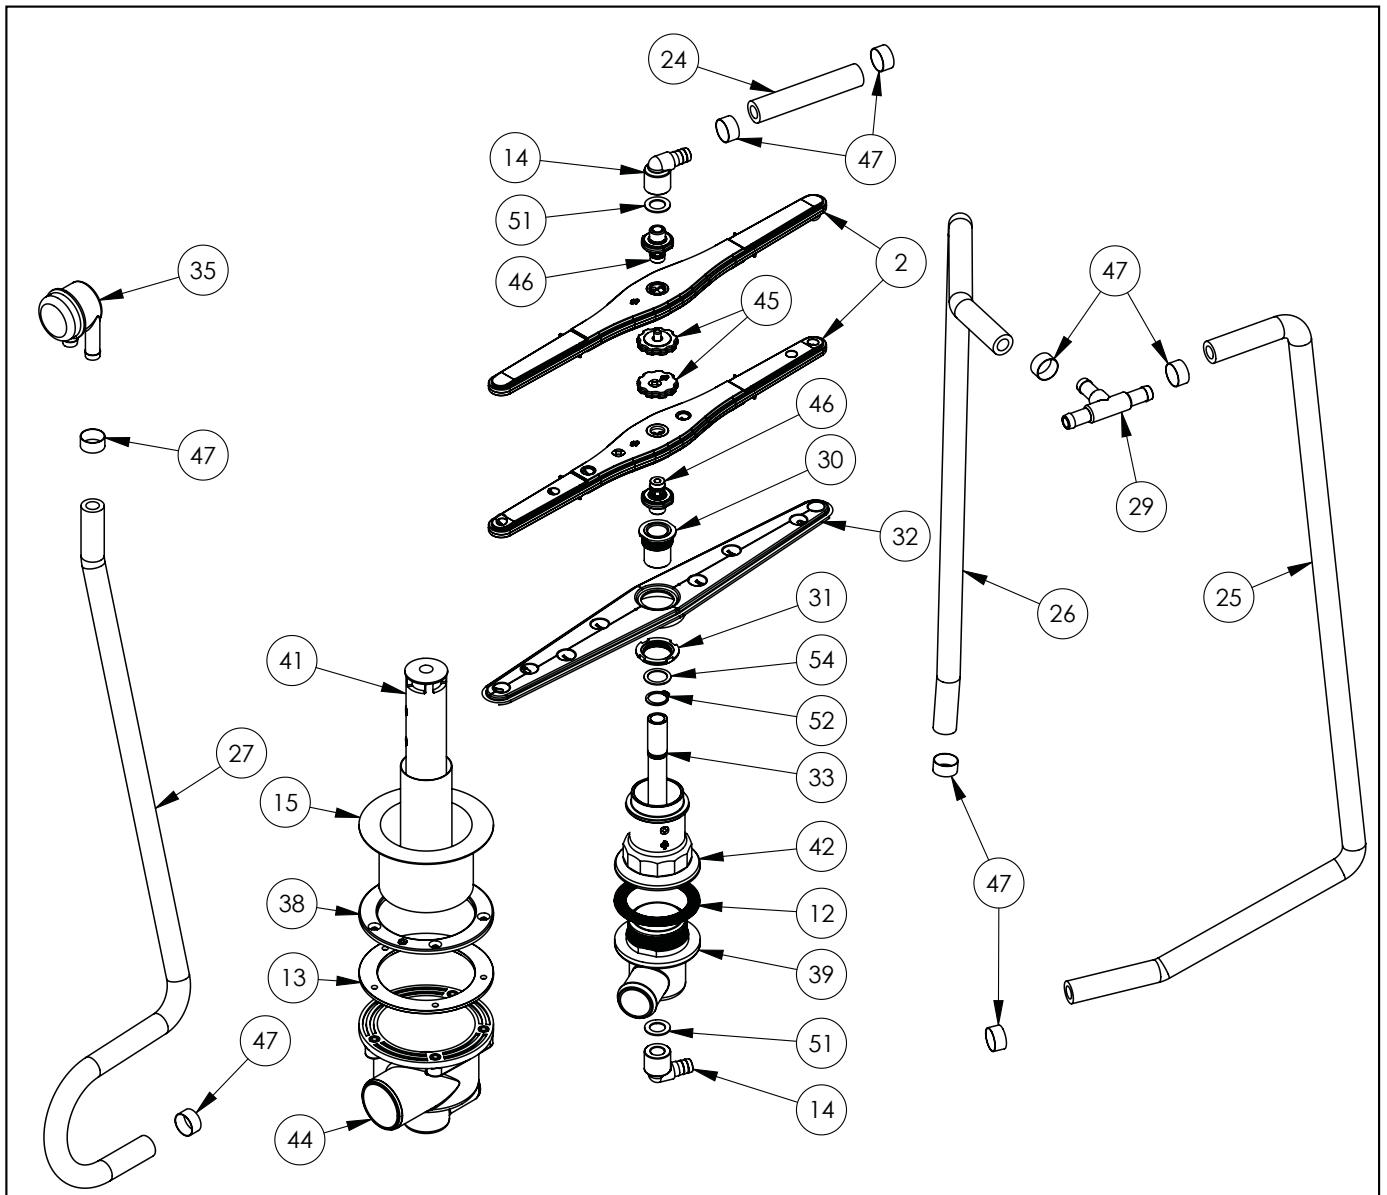

glasswasher 400x400 with washing liquid dispenser

Catalog code: 801400

A