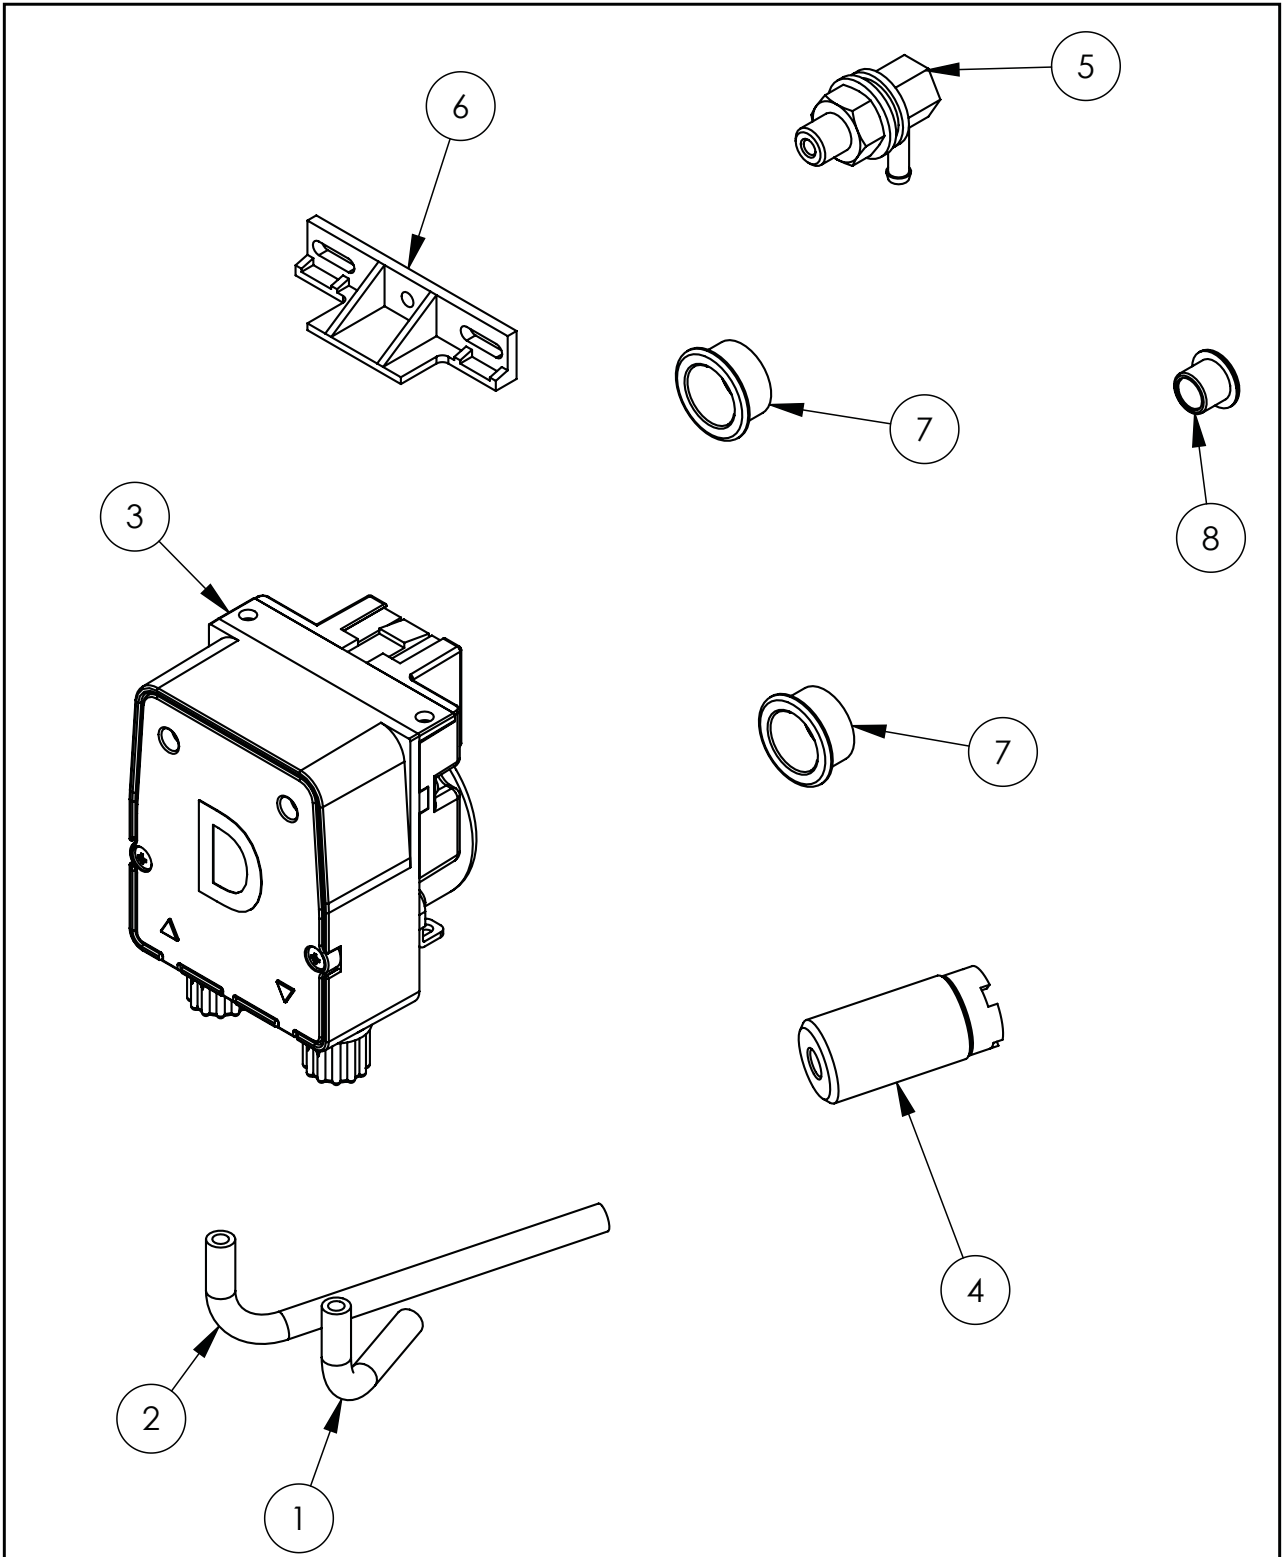

Part No. (V drawing no. part no. from drawing)	Name	Code
V801400V06-A.01	Chamber	
V801400V06-A.02	Rinsing arm	C012331
V801400V06-A.03	Base	
V801400V06-A.04	Bottom panel	
V801400V06-A.05	Back panel	
V801400V06-A.06	Angle bar	
V801400V06-A.07	Right guide	
V801400V06-A.08	Left-hand guide	
V801400V06-A.09	Cap and panel mounting	
V801400V06-A.10	Electro-valve	C003422
V801400V06-A.11	Splash guard	C012389
V801400V06-A.12	Connection gasket	C012274
V801400V06-A.13	Drain gasket	C012944
V801400V06-A.14	Elbow	C012391
V801400V06-A.15	Drain filter	C012392
V801400V06-A.16	Silicone hose	C012680
V801400V06-A.17	Control thermostat	
V801400V06-A.18	Edge protection	C013572
V801400V06-A.19	Clamp	C012765
V801400V06-A.20	Flat gasket	C012766
V801400V06-A.21	Guide	C012767
V801400V06-A.22	Knob	C013624
V801400V06-A.23	Spring	C012768
V801400V06-A.24	Rubber hose fi 12 L=100mm	C008625
V801400V06-A.25	Rubber hose fi 12 L=850mm	C008625
V801400V06-A.26	Rubber hose L=750mm	C008625
V801400V06-A.27	Rubber hose fi 12 L=850mm	C008625
V801400V06-A.28	Connection cube	C012380
V801400V06-A.29	T-piece	C012384
V801400V06-A.30	Sliding sleeve	C012378
V801400V06-A.31	Sliding sleeve nut	C012377
V801400V06-A.32	Washing arm	C012326
V801400V06-A.33	Bottom rotor axis	C012393
V801400V06-A.34	Safety thermostat 95stC	C009331
V801400V06-A.35	Check valve	C012787
V801400V06-A.36	Chamber thermostat	C012334
V801400V06-A.37	PG11 gland	C010416